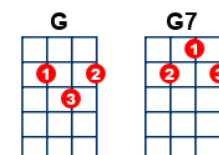

# Follow A Chord BuilderMe

artist:John Denver , writer:John Denver

[https://www.youtube.com/watch?v=j\\_TV2sw7W38](https://www.youtube.com/watch?v=j_TV2sw7W38) Capo 2

[Am] It's by far the hardest [G] thing I've ever [C] done  
To be [F] so in [C] love with [Dm] you and [C]so a-[G]lone

Follow [C] me where I [F] go what I [C] do and who I [F] know  
Make it [C] part of you to [F] be a part of [G] me [G7]  
Follow [C] me up and [F] down all the [C] way and all a-[F]round  
[C] Take my hand and [F] say you'll [G] follow [C] me

It's long been on my [G] mind you know it's [F] been a long long [C] time  
I'll [Am] try to find the [G] way that I can [F] make you under-[G]stand  
The [F] way I feel a-[C]bout you and [F] just how much I [C] need you  
To be [F] there where [C] I can [Dm] talk to [C] you  
When [F] there's no one else a-[G]round [G7]

You see I'd [C] like to share my [G] life with you  
And [F] show you things I've [C] seen  
[Am] Places that I'm [G] going to [F] places where I've [G] been  
To [F] have you there be-[C]side me and [F] never be a-[C]lone  
And [F] all the [C] time that [Dm] you're with [C] me we [F] will be at [G] home