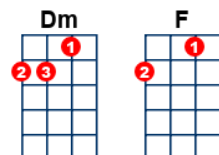

# Follow A Chord BuilderMe

artist:John Denver , writer:John Denver

[https://www.youtube.com/watch?v=j\\_TV2sw7W38](https://www.youtube.com/watch?v=j_TV2sw7W38) Capo 2

[Am] It's by far the hardest [G] thing I've ever [C] done  
To be [F] so in [C] love with [Dm] you and [C]so a-[G]lone

Follow [C] me where I [F] go what I [C] do and who I [F] know  
Make it [C] part of you to [F] be a part of [G] me [G7]  
Follow [C] me up and [F] down all the [C] way and all a-[F]round  
[C] Take my hand and [F] say you'll [G] follow [C] me

It's long been on my [G] mind you know it's [F] been a long long [C] time  
I'll [Am] try to find the [G] way that I can [F] make you under-[G]stand  
The [F] way I feel a-[C]bout you and [F] just how much I [C] need you  
To be [F] there where [C] I can [Dm] talk to [C] you  
When [F] there's no one else a-[G]round [G7]

You see I'd [C] like to share my [G] life with you  
And [F] show you things I've [C] seen  
[Am] Places that I'm [G] going to [F] places where I've [G] been  
To [F] have you there be-[C]side me and [F] never be a-[C]lone  
And [F] all the [C] time that [Dm] you're with [C] me we [F] will be at [G] home